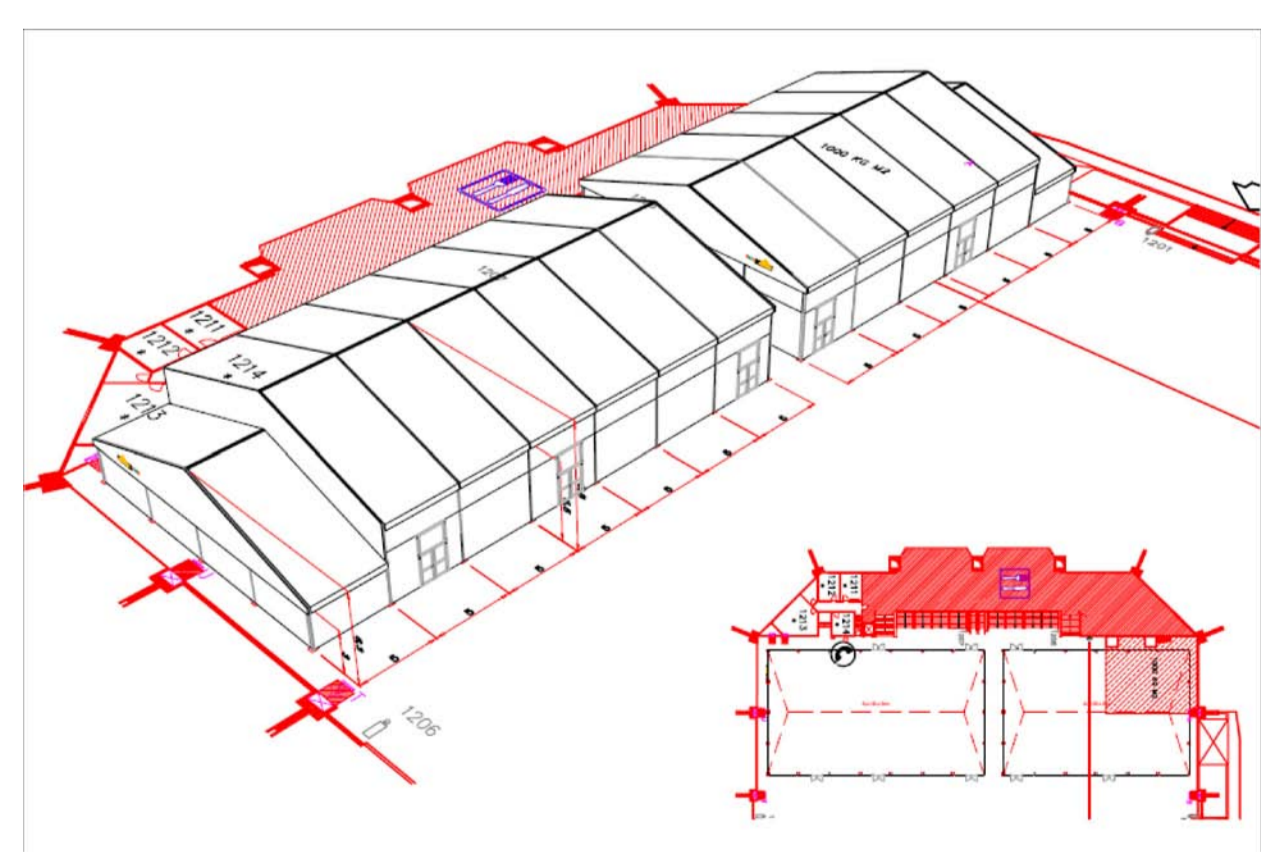

EWEA 2011 BRUSSELS

EUROPE'S PREMIER WIND ENERGY EVENT

14 - 17 March 2011

Hall 12

← To/From Hall 11 →

← To/From Hall 11 →

← To/From Hall 11 →

CONTACT:

ONSITE OPERATIONS, TECHNICAL FORMS AND EXHIBITORS SUPPORT
exhibitionoperations@eweaevents.org
Tel: +44(0) 2476 510015
Fax: +44(0) 2476 711390

STAND SALES
Sanna Heinonen
sales@eweaevents.org
Tel: +32 2 213 18 37

DRAWN BY

www.showplans.com Tel - 01252 414200

DRAWING TITLE EWEC2011-12

LAST AMENDED 09-03-11

SCALE
0 1 2 3 4 5 10 20