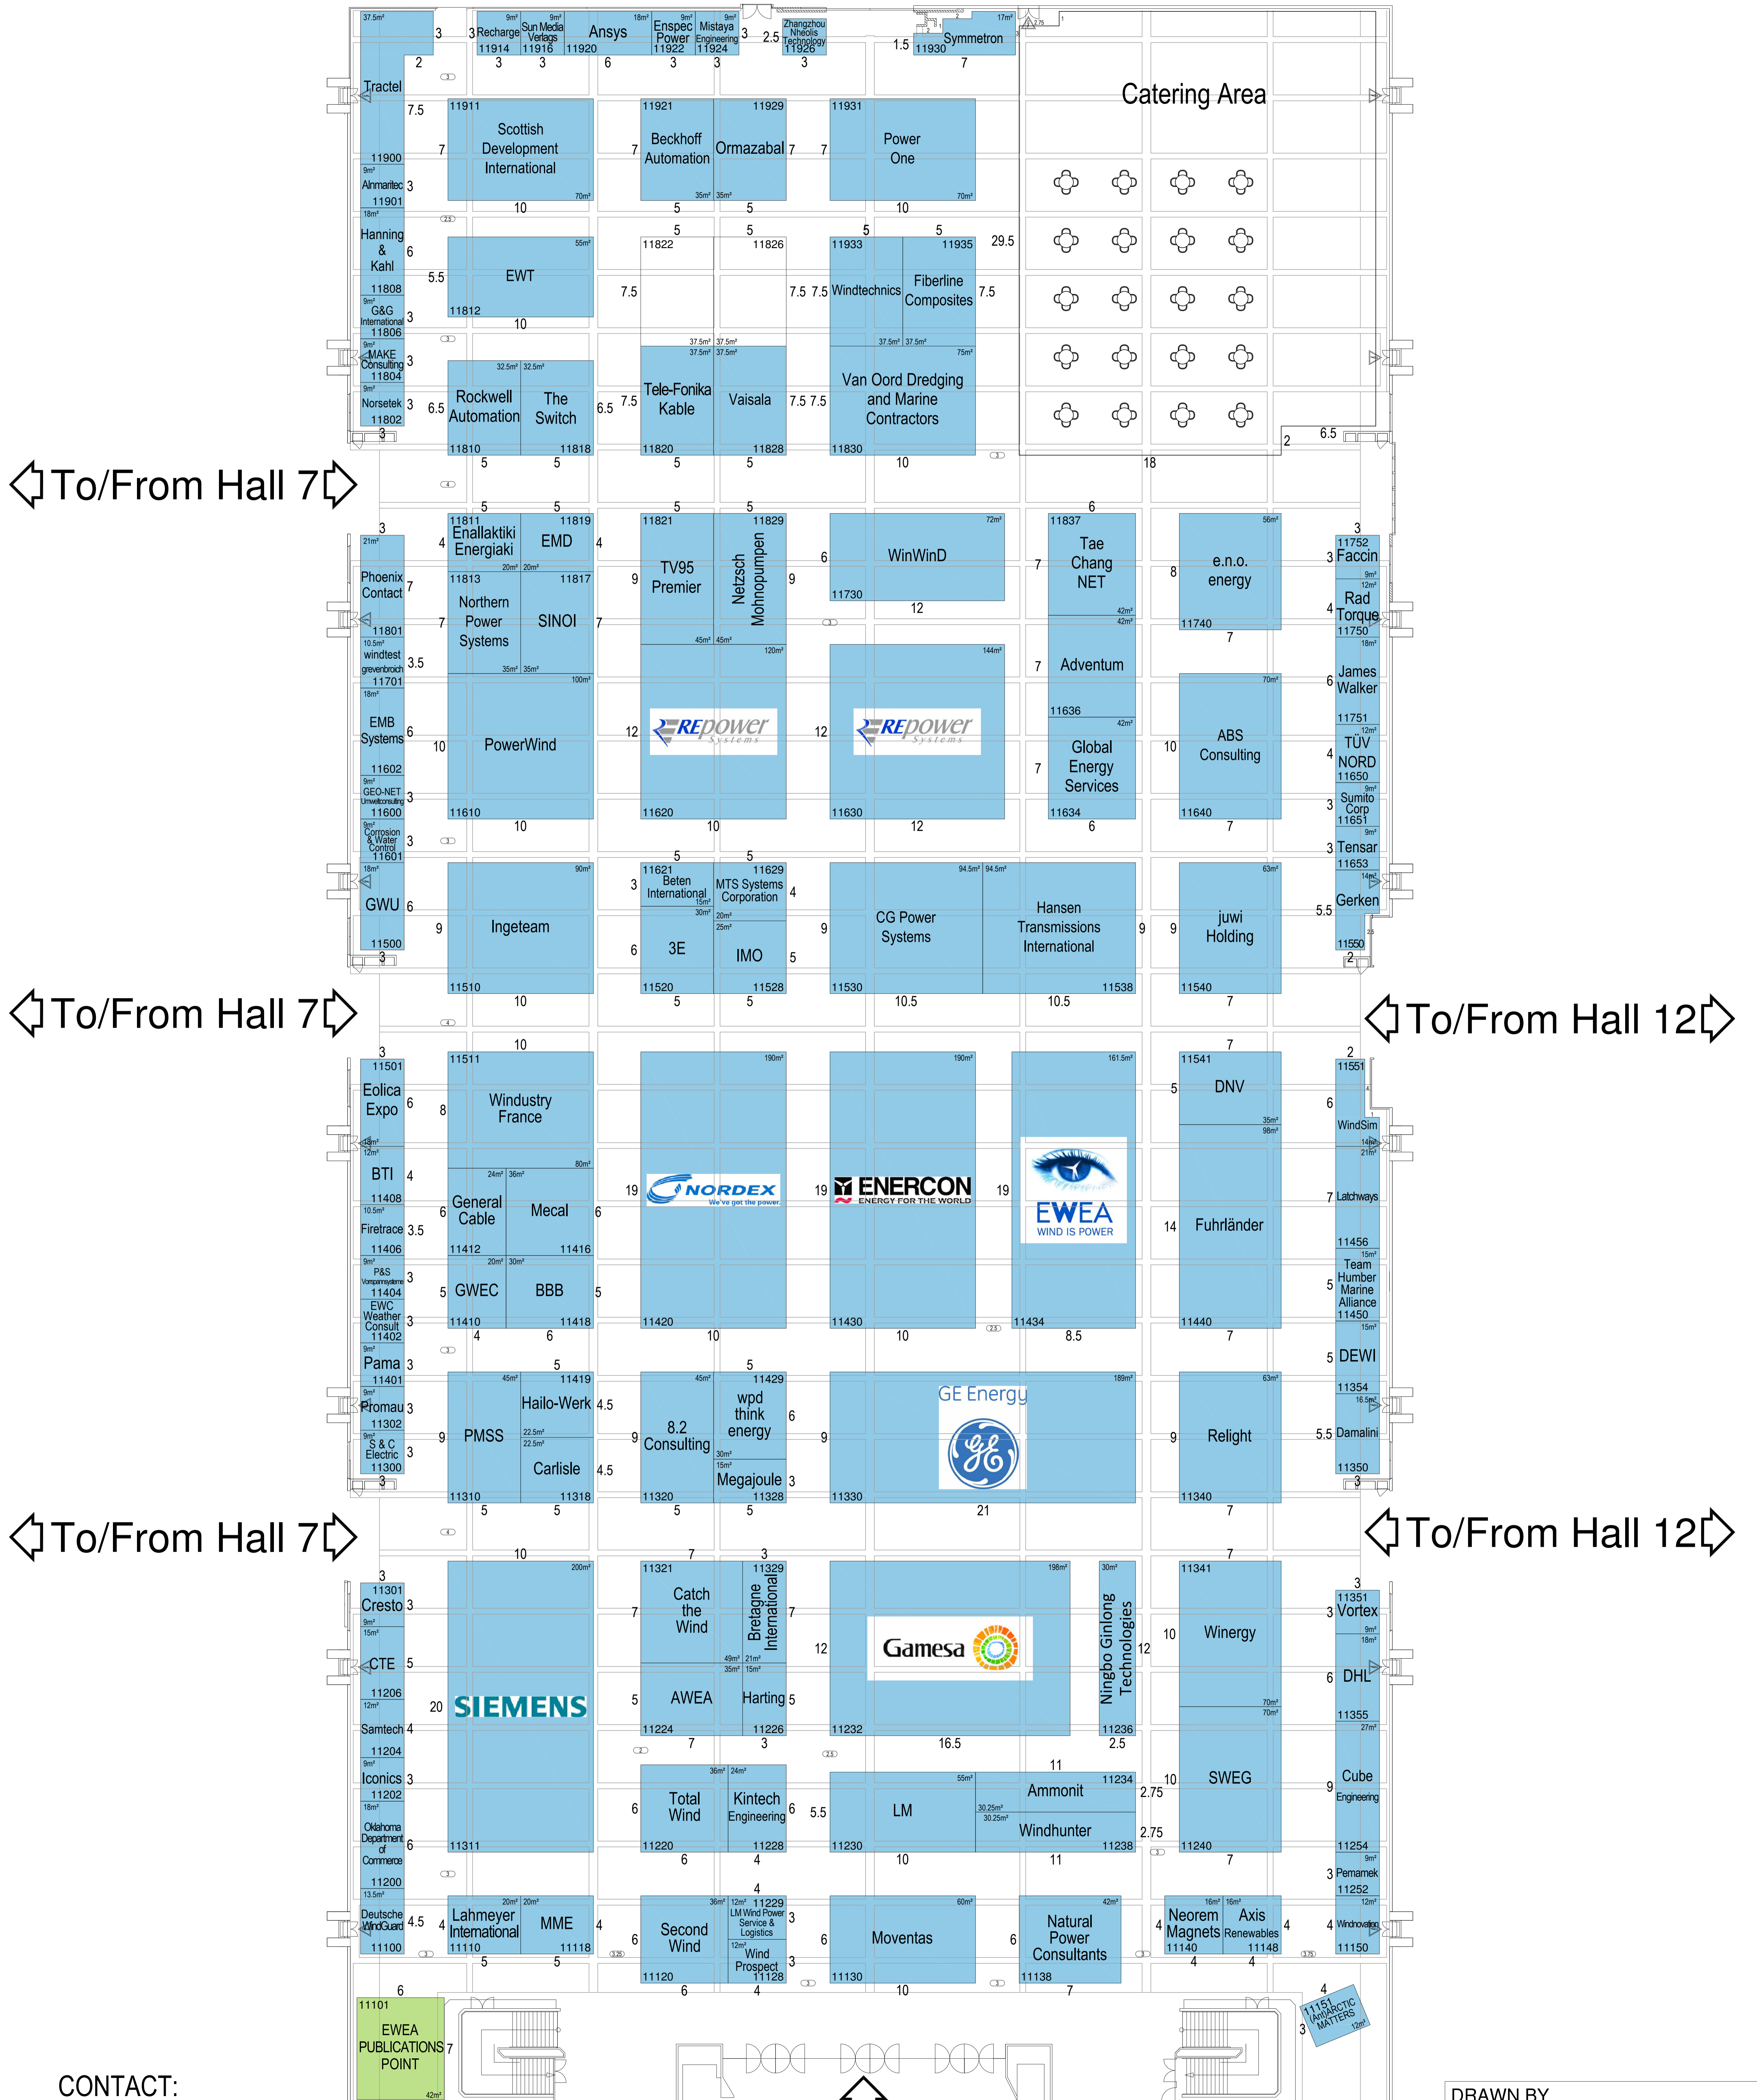

EWEA 2011 BRUSSELS

EUROPE'S PREMIER WIND ENERGY EVENT

14 - 17 March 2011

Hall 11