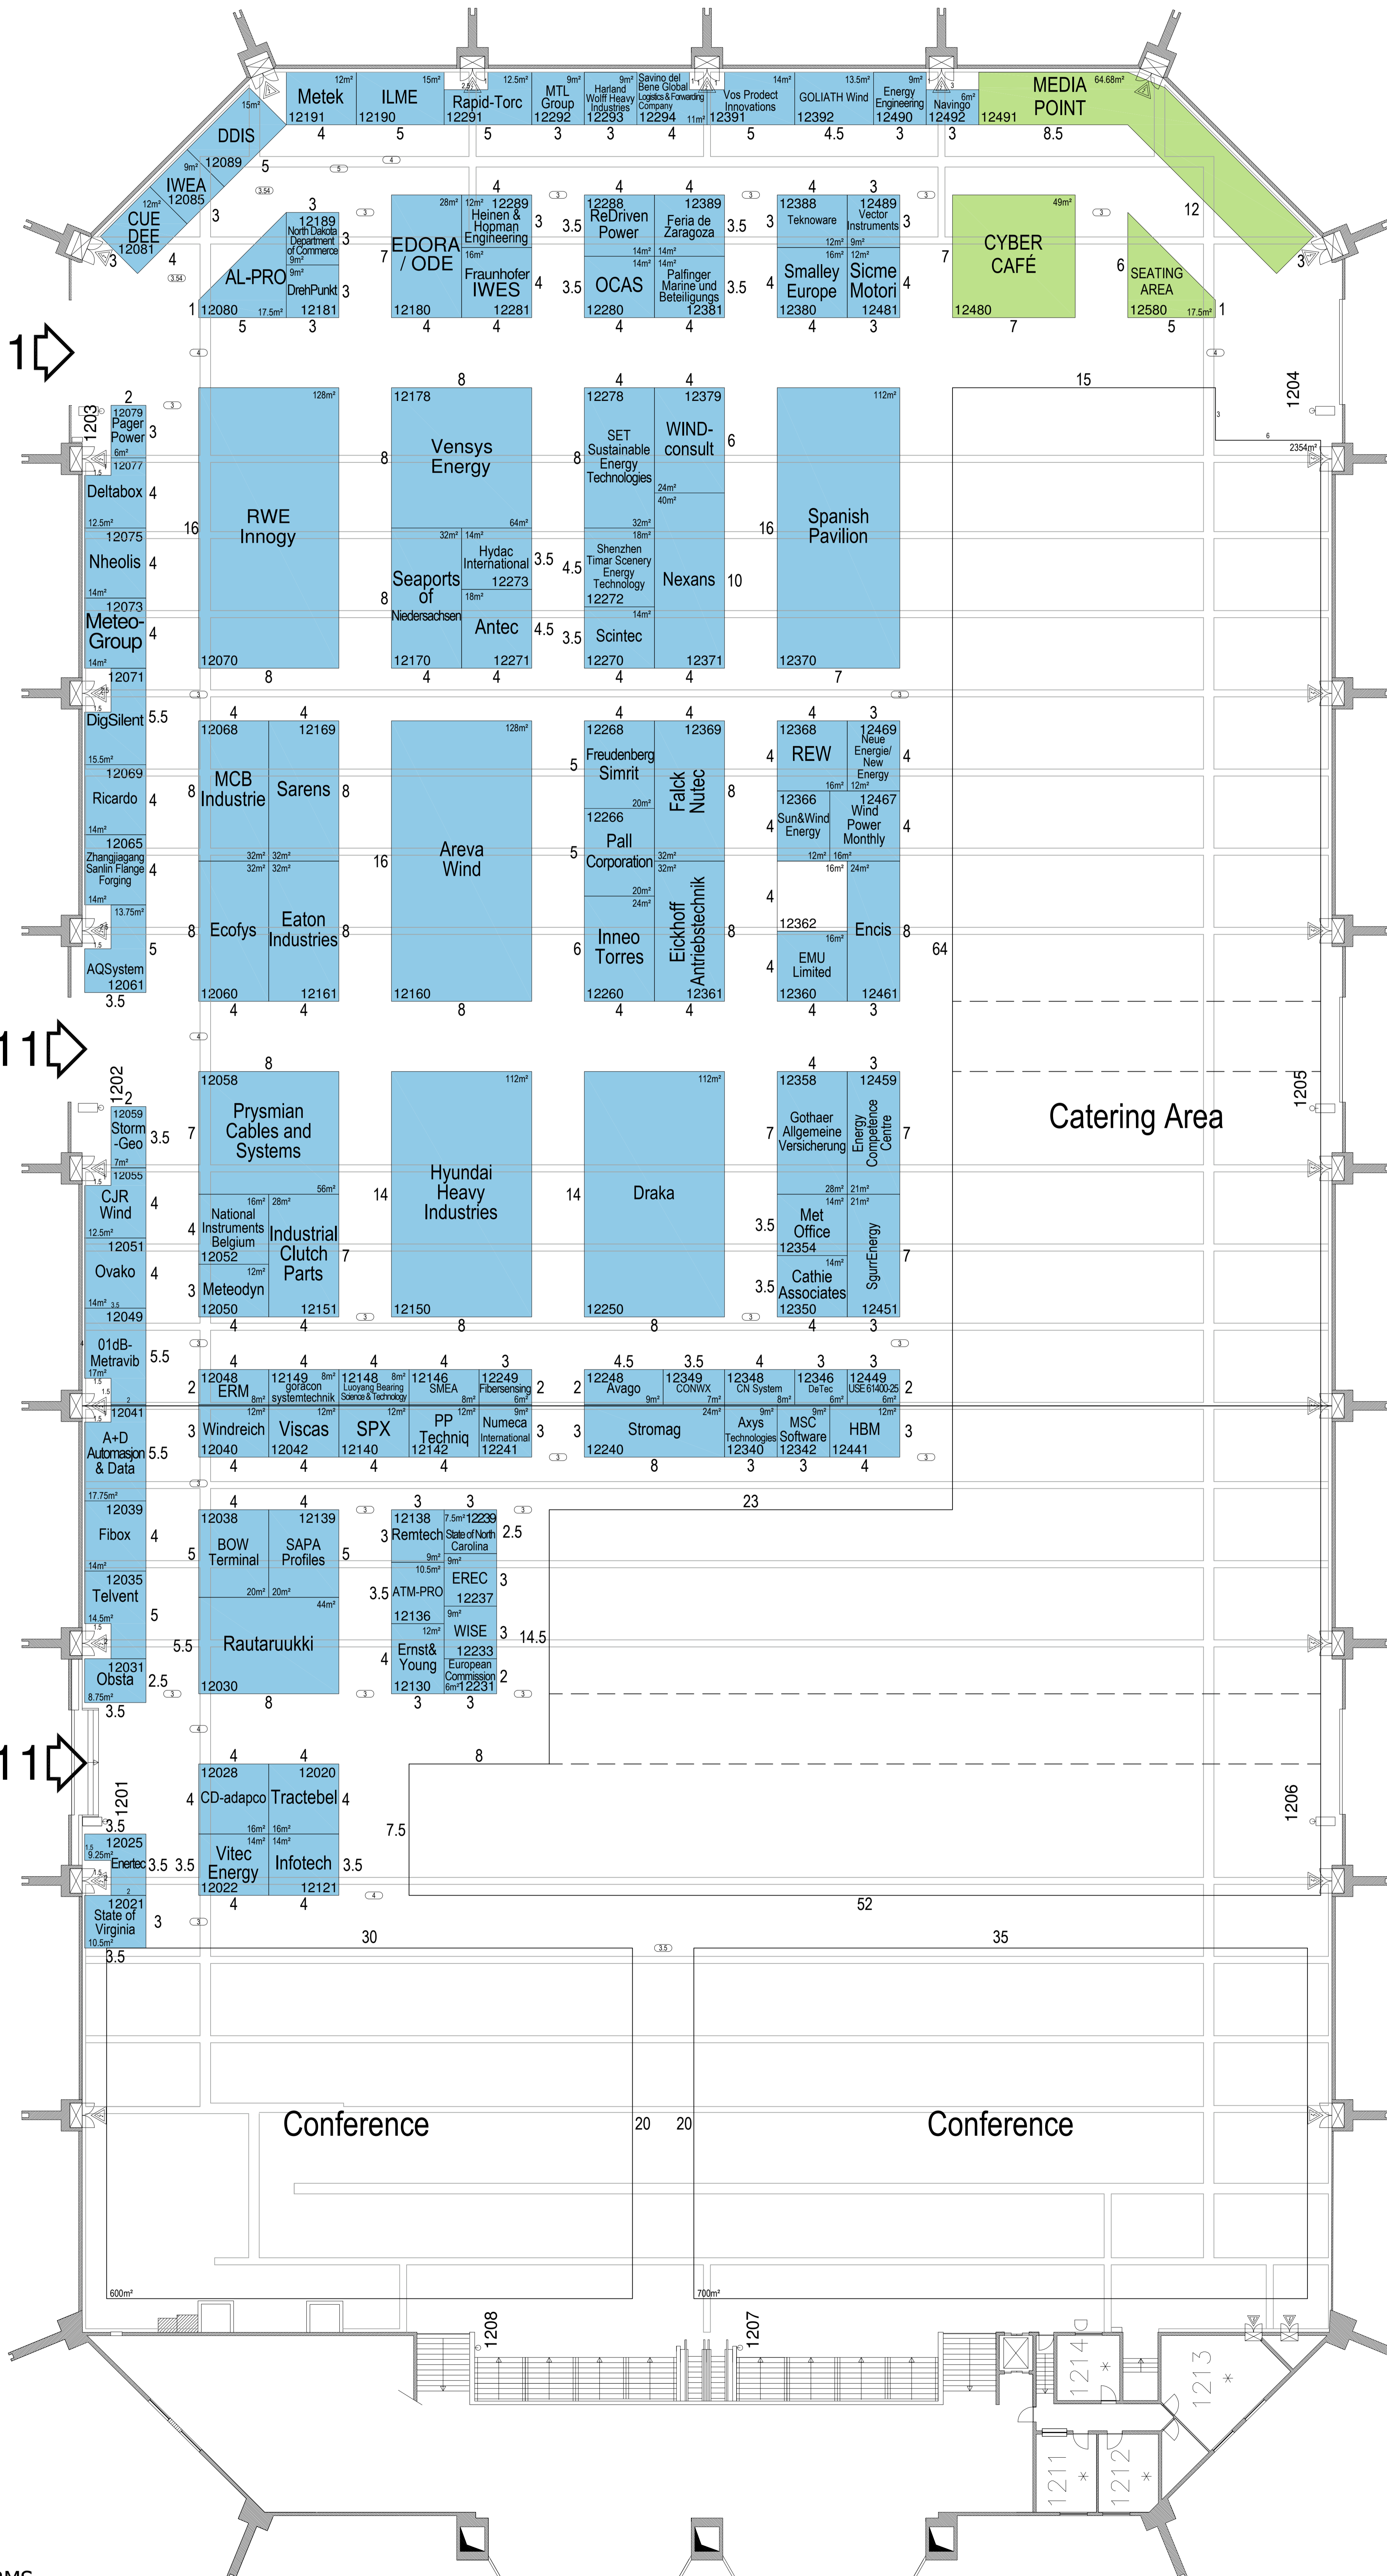

EWEA 2011 BRUSSELS

EUROPE'S PREMIER WIND ENERGY EVENT

14 - 17 March 2011

Hall 12

← To/From Hall 11 →

← To/From Hall 11 →

← To/From Hall 11 →

CONTACT:

ONSITE OPERATIONS, TECHNICAL FORMS AND EXHIBITORS SUPPORT
exhibitionoperations@eweaevents.org
Tel: +44(0) 2476 510015
Fax: +44(0) 2476 711390

STAND SALES
Sanna Heinonen
sales@eweaevents.org
Tel: +32 2 213 18 37

DRAWN BY

www.showplans.com Tel - 01252 414200

DRAWING TITLE EWEC2011-12

LAST AMENDED 09-03-11

SCALE
0 1 2 3 4 5 10 20